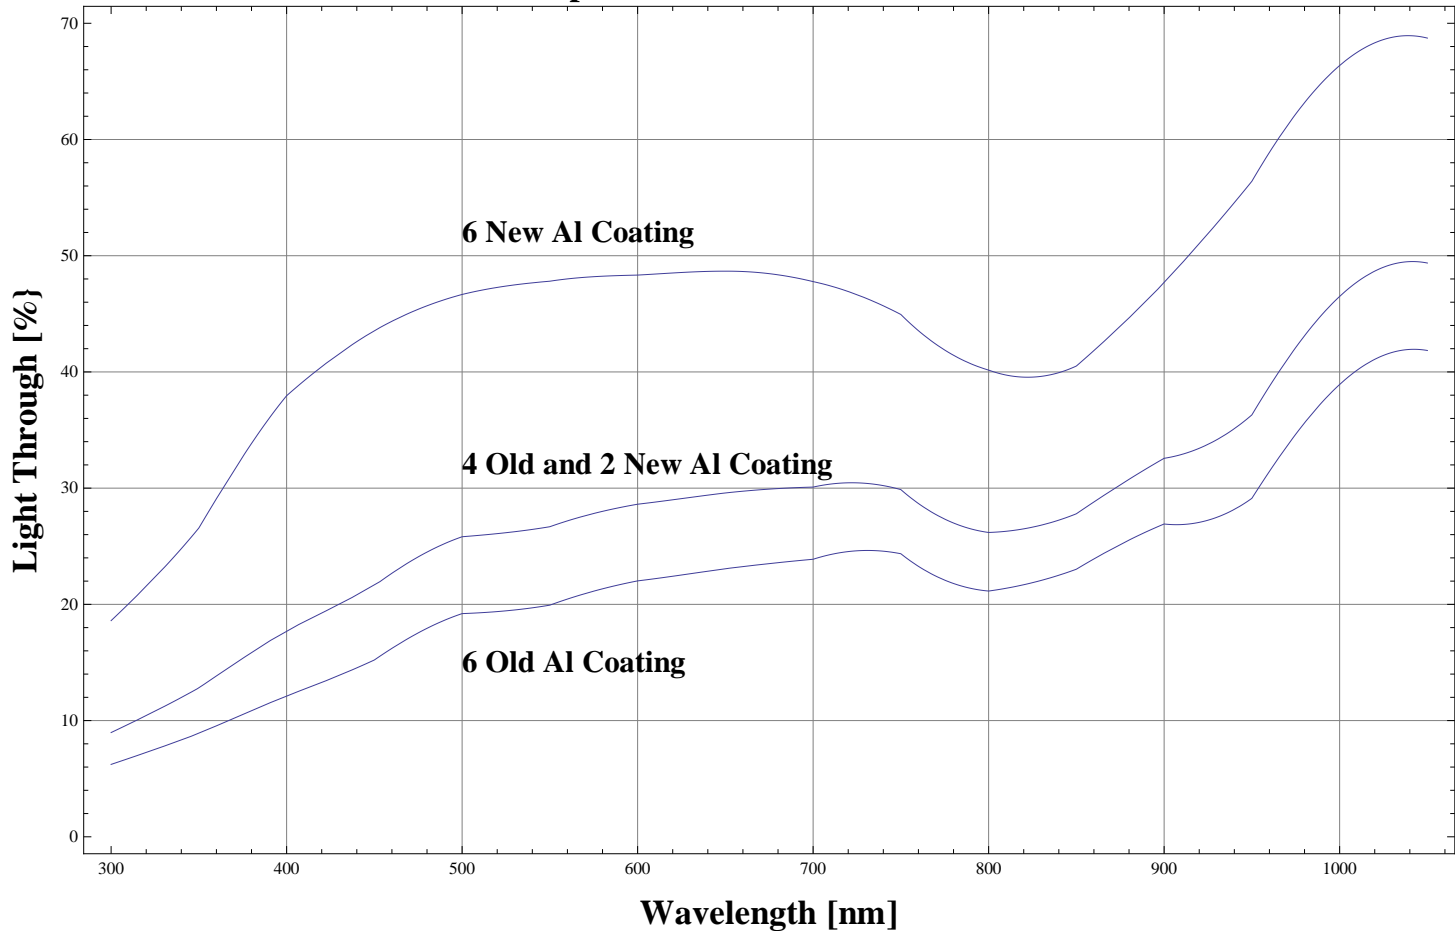

Atmosphere and 6 Al Mirrors Included

Out[84]=

(* Coating data from CHARA TR #91 by Steve Ridgway *)